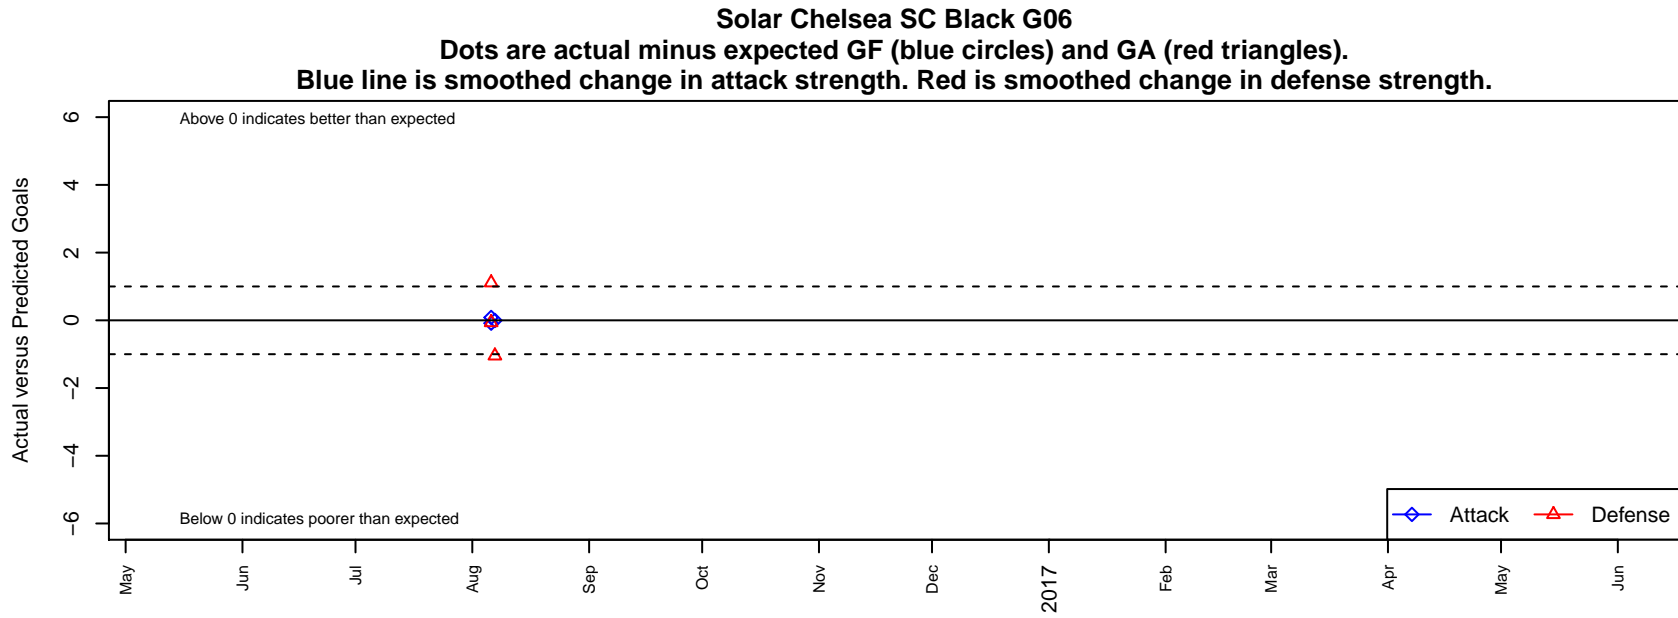

# Solar Chelsea SC Black G06

, TXN  
G06 total strength=1260  
attack=7.9 defense=3.06  
notes= Springgate 2016

alt names used: SOLAR CHELSEA BLACK 06G SPRINGATE ( )  
Venues played: 2016 Surf Cup Super Black U11

<b>date</b>	<b>home</b>		<b>away</b>		<b>venue</b>	<b>pred.home</b>	<b>pred.away</b>
2016-08-07	Solar Chelsea SC Black G06	1	San Diego Surf Academy EGSL G06	4	2016 Surf Cup Super Black U11	1.00	2.95
2016-08-06	Solar Chelsea SC Black G06	1	Legends FC G06	3	2016 Surf Cup Super Black U11	1.08	2.94
2016-08-06	De Anza Force Pre-ECNL G06	0	Solar Chelsea SC Black G06	5	2016 Surf Cup Super Black U11	1.11	4.91